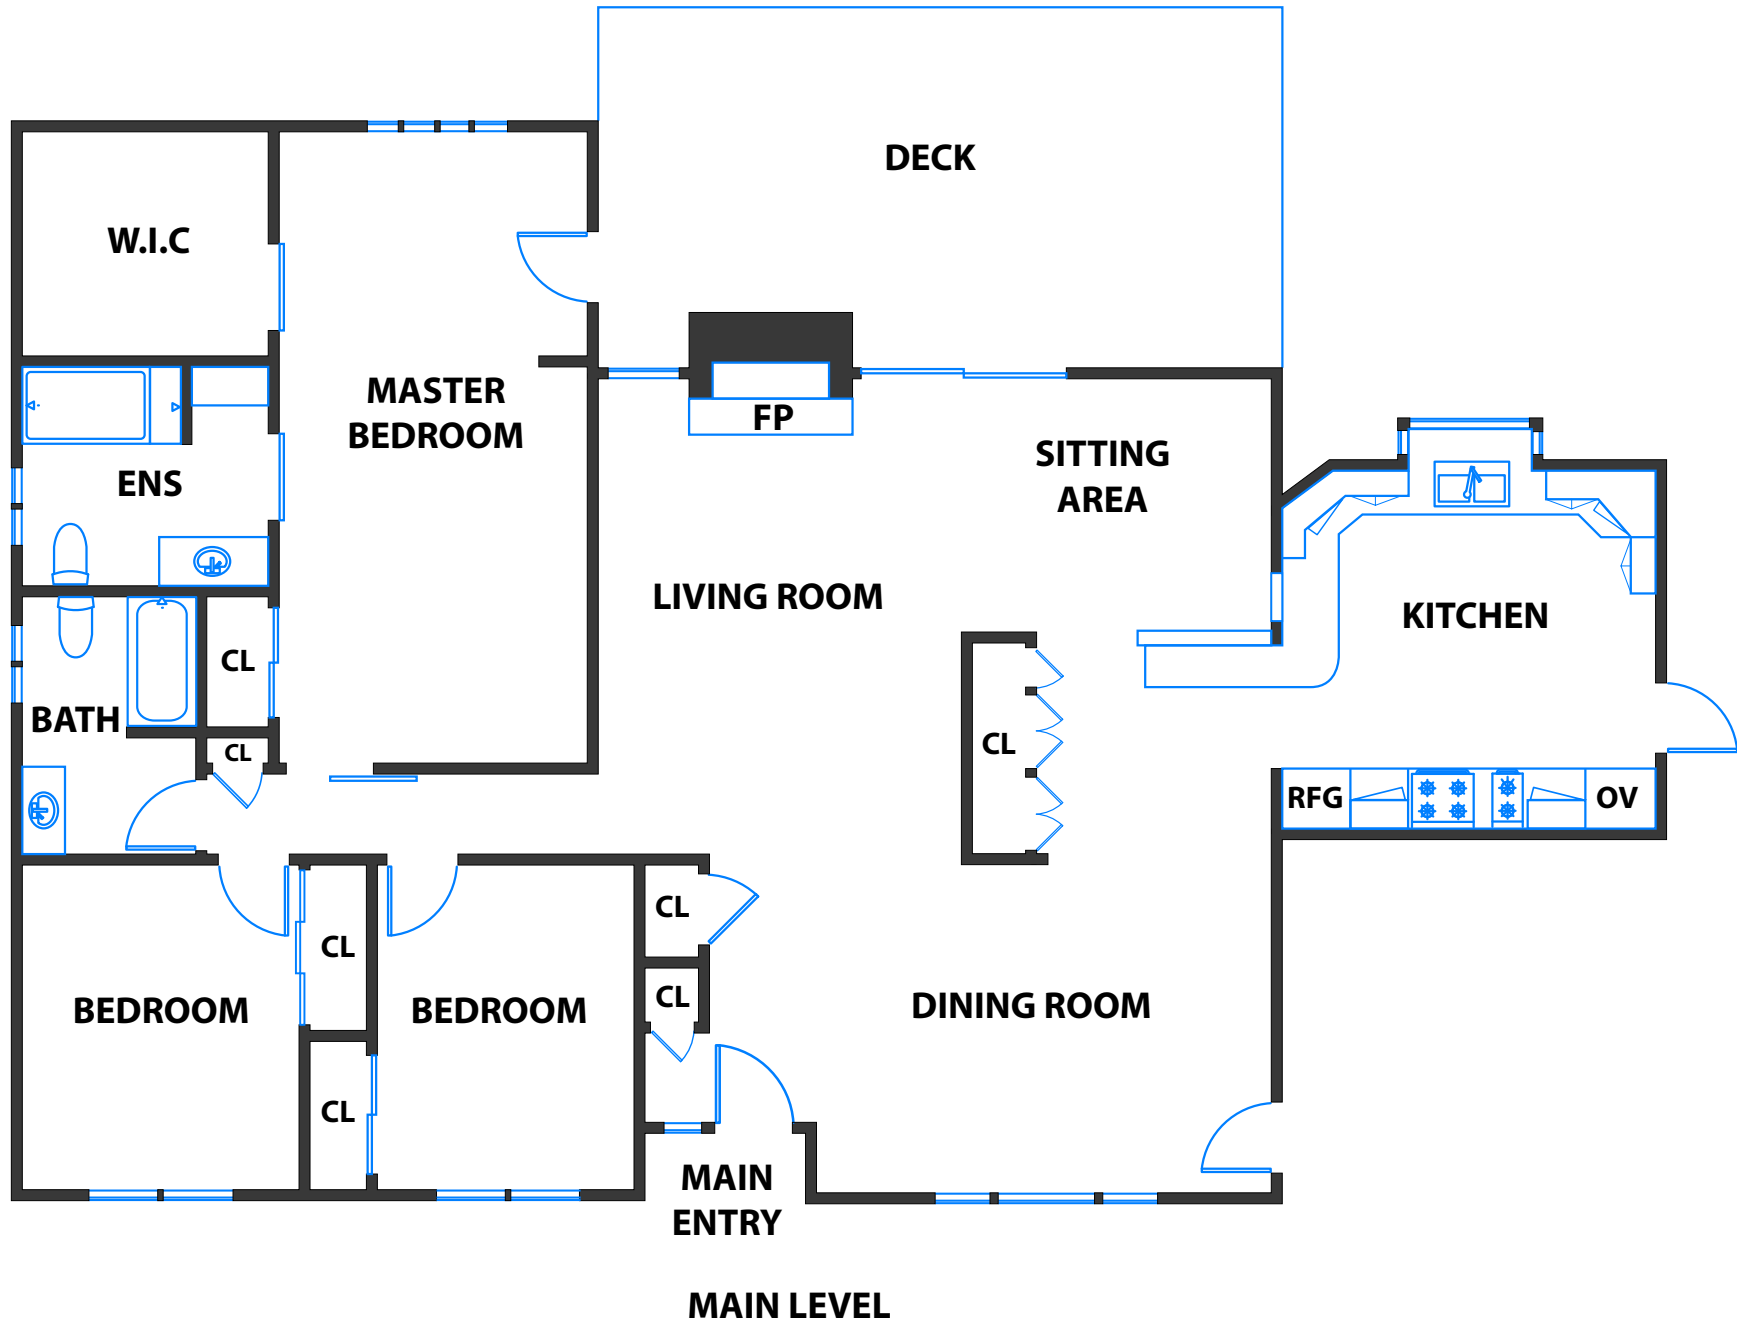

2780 CENTER ROAD, NOVATO

IMPORTANT DISCLOSURE NOTE: FLOOR PLANS, SQUARE FOOTAGE, AND DIMENSIONS ARE APPROXIMATE GIVEN BY OPEN HOMES PHOTOGRAPHY GRAPHIC ARTIST AND ARE NOT FOR CONSTRUCTION PURPOSES. A PROSPECTIVE BUYER SHOULD NOT RELY ON THESE PLANS, SQUARE FOOTAGE, AND DIMENSIONS IN MAKING THEIR PURCHASE DECISION AND SHOULD CAREFULLY VERIFY THE ABOVE ITEMS AND ALL OTHER INFORMATION HEREIN BY LICENCED ARCHITECT OR CERTIFIED HOME APPRAISER. SQF NOTE: FOR BILLING PURPOSES AND NOT APPRAISAL/TAX RECORD/PUBLIC RECORD SQF. BILLING SQF INCLUDES INTERIOR SQF.